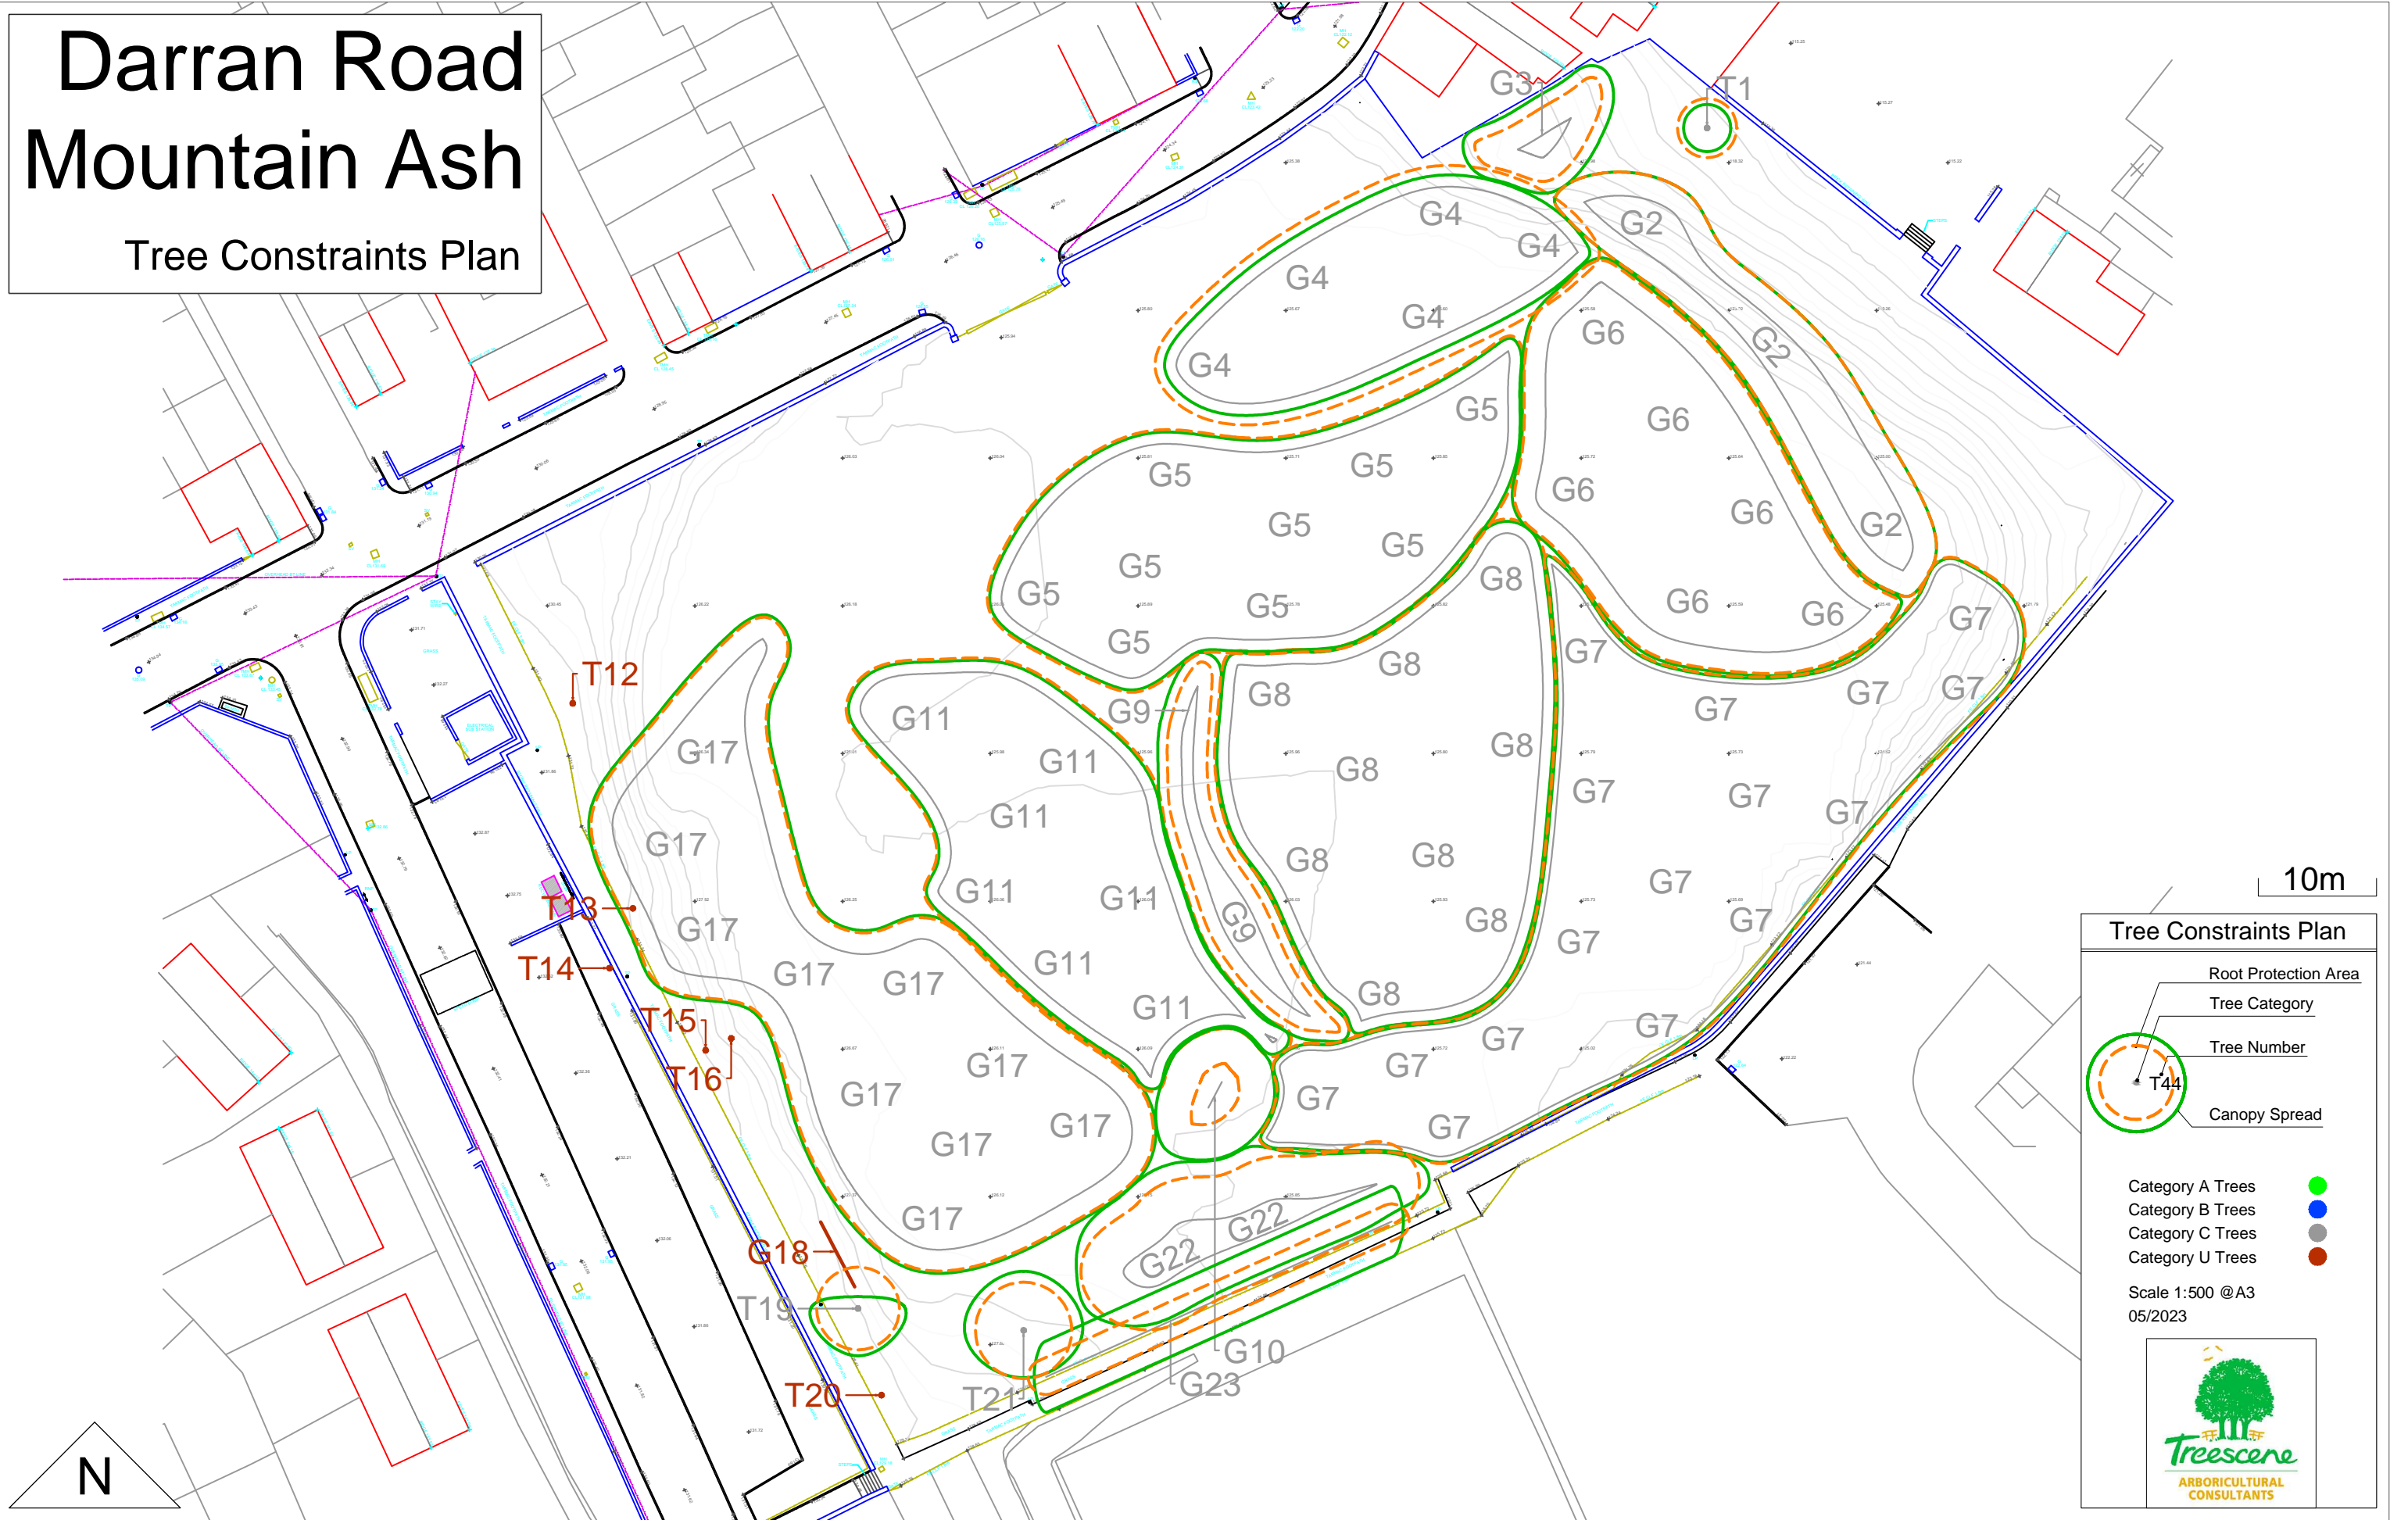

Darran Road Mountain Ash

Tree Constraints Plan

Tree Constraints Plan

- Root Protection Area
- Tree Category
- Tree Number
- Canopy Spread

Category A Trees ●
 Category B Trees ●
 Category C Trees ●
 Category U Trees ●

Scale 1:500 @ A3
05/2023

Darran Road Mountain Ash

Tree Constraints Plan

Tree Constraints Plan

- Root Protection Area
- Tree Category
- Tree Number
- Canopy Spread

Category A Trees ●
Category B Trees ●
Category C Trees ●
Category U Trees ●

Scale 1:300 @A3
05/2023

The logo for Treescene Arboricultural Consultants, featuring a stylized green tree and the company name in green and orange text.

Darran Road Mountain Ash

Tree Constraints Plan

Tree Constraints Plan

- Root Protection Area
- Tree Category
- Tree Number
- Canopy Spread

Category A Trees ●
 Category B Trees ●
 Category C Trees ●
 Category U Trees ●

Scale 1:300 @ A3
05/2023