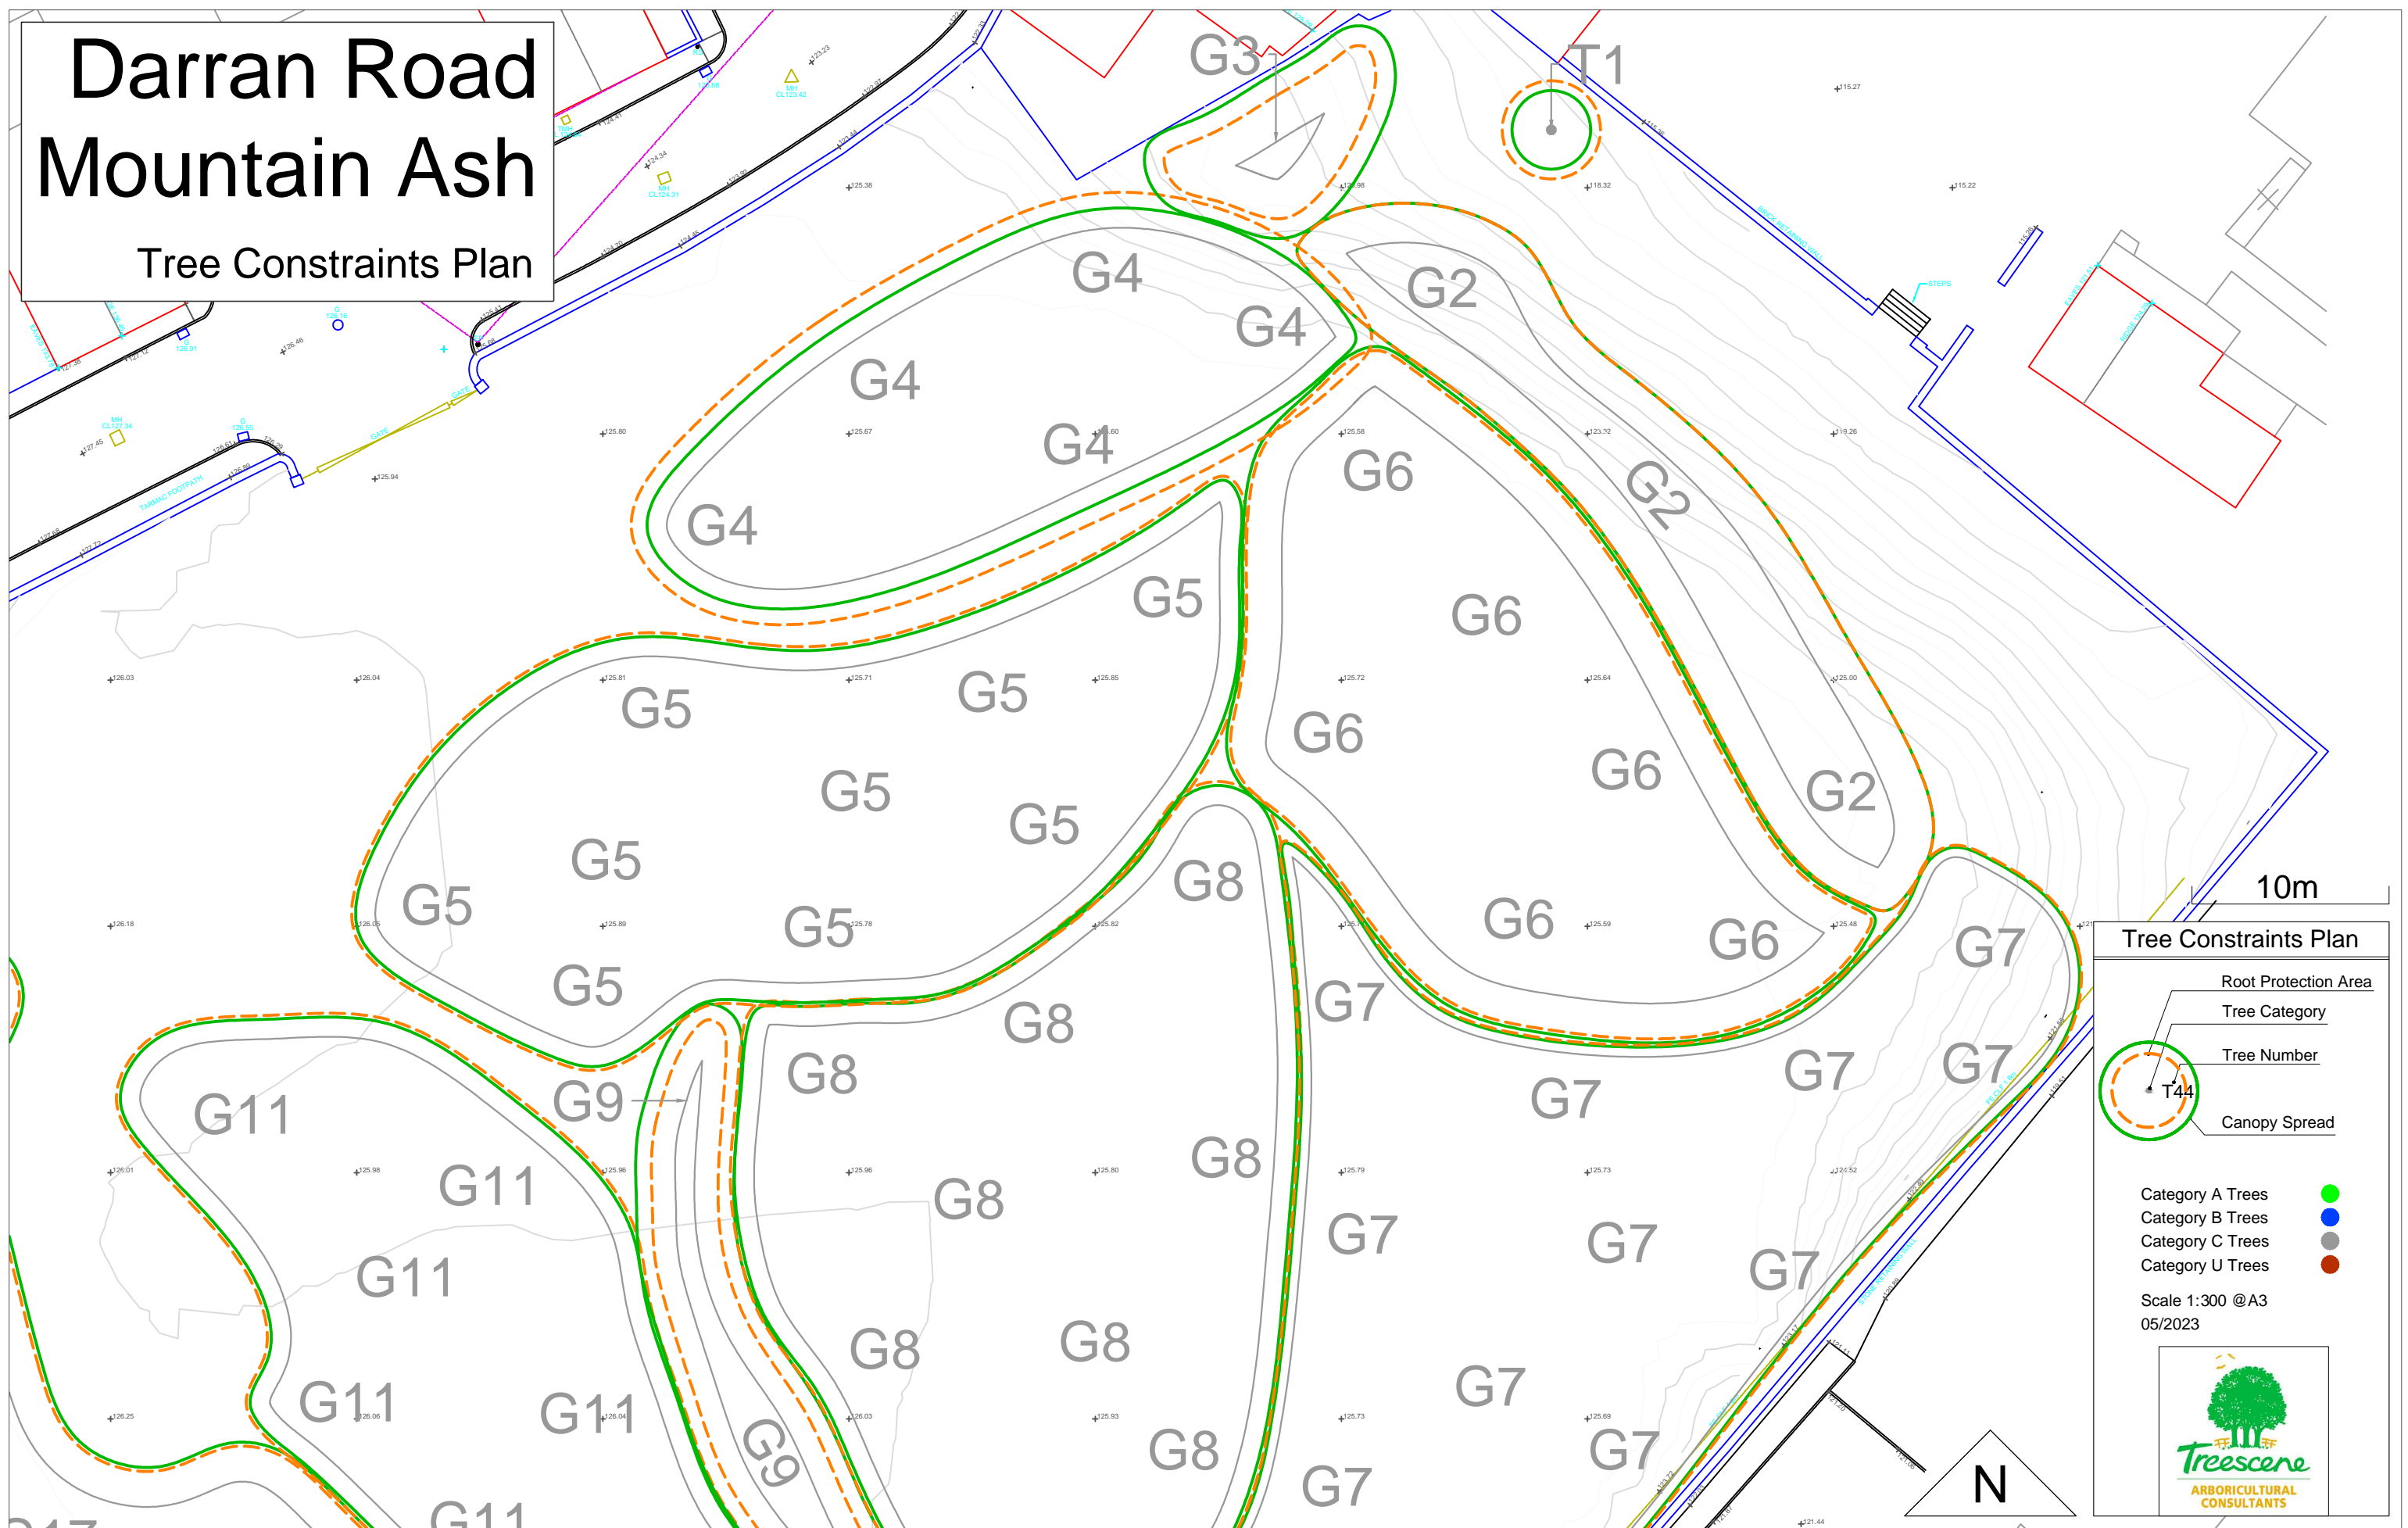

Darran Road Mountain Ash

Tree Constraints Plan

Tree Constraints Plan

- Root Protection Area
- Tree Category
- Tree Number
- Canopy Spread

Category A Trees ●
 Category B Trees ●
 Category C Trees ●
 Category U Trees ●

Scale 1:500 @ A3
05/2023

Darran Road Mountain Ash

Tree Constraints Plan

Tree Constraints Plan

- Root Protection Area
- Tree Category
- Tree Number
- Canopy Spread

Category A Trees ●
Category B Trees ●
Category C Trees ●
Category U Trees ●

Scale 1:300 @A3
05/2023

The logo for Treescene Arboricultural Consultants, featuring a stylized green tree and the company name in green and orange text.

Darran Road Mountain Ash

Tree Constraints Plan

Tree Constraints Plan

- Root Protection Area
- Tree Category
- Tree Number
- Canopy Spread

Category A Trees ●
 Category B Trees ●
 Category C Trees ●
 Category U Trees ●

Scale 1:300 @ A3
05/2023