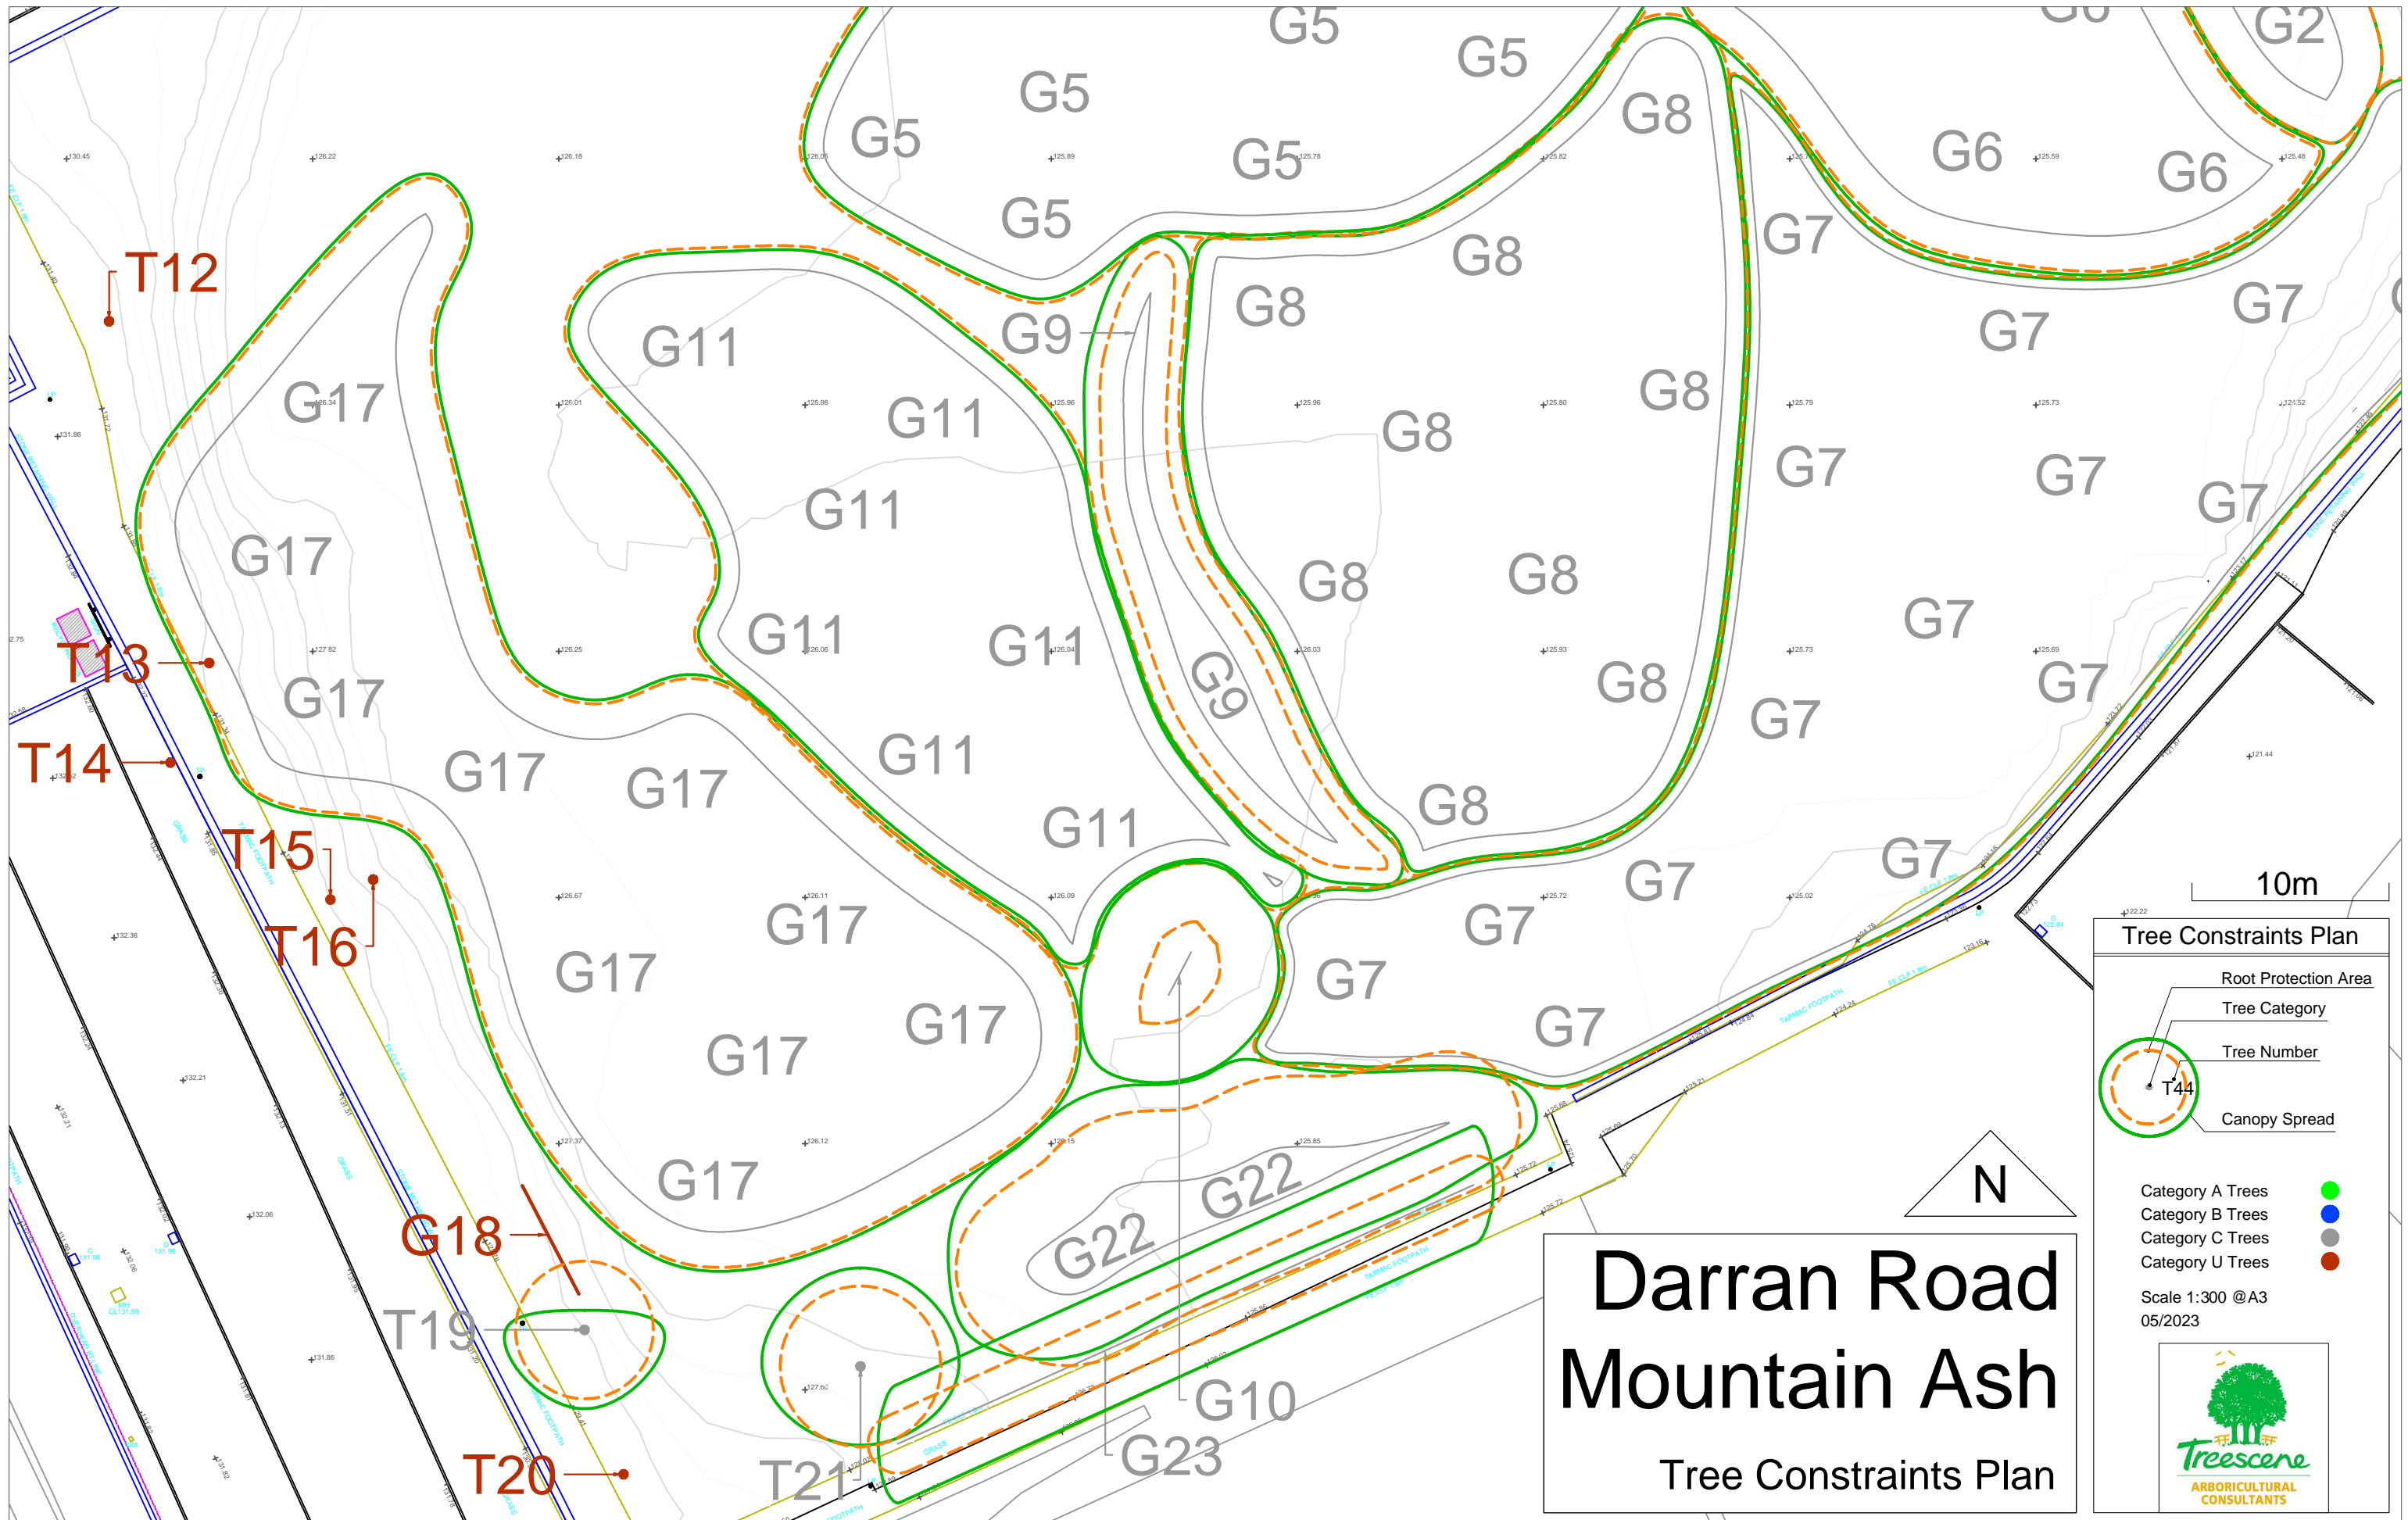

Darran Road Mountain Ash

Tree Constraints Plan

Tree Constraints Plan

- Root Protection Area
- Tree Category
- Tree Number
- Canopy Spread

Category A Trees ●
 Category B Trees ●
 Category C Trees ●
 Category U Trees ●

Scale 1:500 @ A3
05/2023

Darran Road Mountain Ash

Tree Constraints Plan

Tree Constraints Plan

- Root Protection Area
- Tree Category
- Tree Number
- Canopy Spread

Category A Trees ●
Category B Trees ●
Category C Trees ●
Category U Trees ●

Scale 1:300 @A3
05/2023

The logo for Treescene Arboricultural Consultants, featuring a stylized green tree and the company name in green and orange text.

Darran Road Mountain Ash

Tree Constraints Plan

Tree Constraints Plan

- Root Protection Area
- Tree Category
- Tree Number
- Canopy Spread

Category A Trees ●
 Category B Trees ●
 Category C Trees ●
 Category U Trees ●

Scale 1:300 @ A3
05/2023